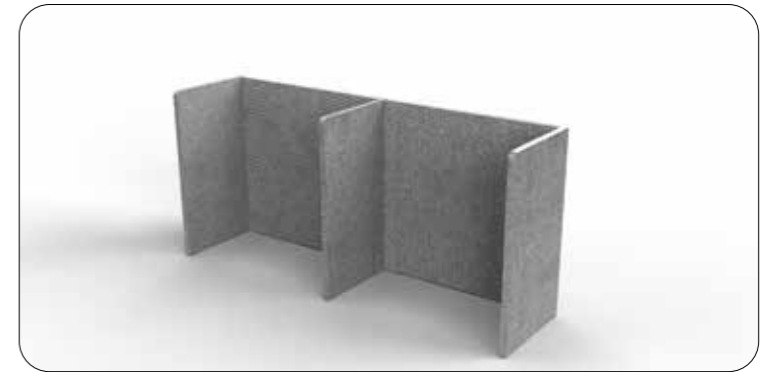

Double-U-position