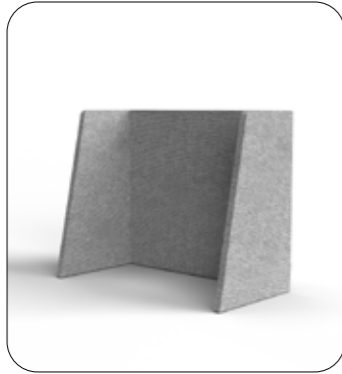

## Mood Line 55 connect

*Acoustically highly efficient & versatile*

It is the small details that make the difference, that give a product its very personal touch. When these are implemented with a high level of professional competence in individual handicraft, products are created that are convincing not only because of their functional qualities. Modularly designed in different formats and heights, coordinated with ergonomic sit-stand desks, **Mood Line 55 connect** is particularly at home in open office spaces. The fully upholstered walls with a thickness of 55 mm offer protection and the best acoustic conditions. The design is characterised by the corners rounded off at the upper ends in a radius of 50 mm. These, in conjunction with a precisely crafted seam, lend the positions a homely, soft character and a harmonious overall appearance. In addition to side panels in a vertical design (available in heights of 1200, 1400 and 1600 mm) with a strict

geometry, **Mood Line 55 connect** is particularly impressive in the version with trapezoidal side panels (available in heights of 1200 and 1400 mm). The widths and depths of the different positions are designed for table widths of 1200, 1400, 1600, 1800 and 2000 mm and for table depths of 800, 900 and 1000 mm. Other widths and depths are also possible. Attachable glass topper in heights of 300 and 400 mm provide additional protection while maintaining the visual axes.