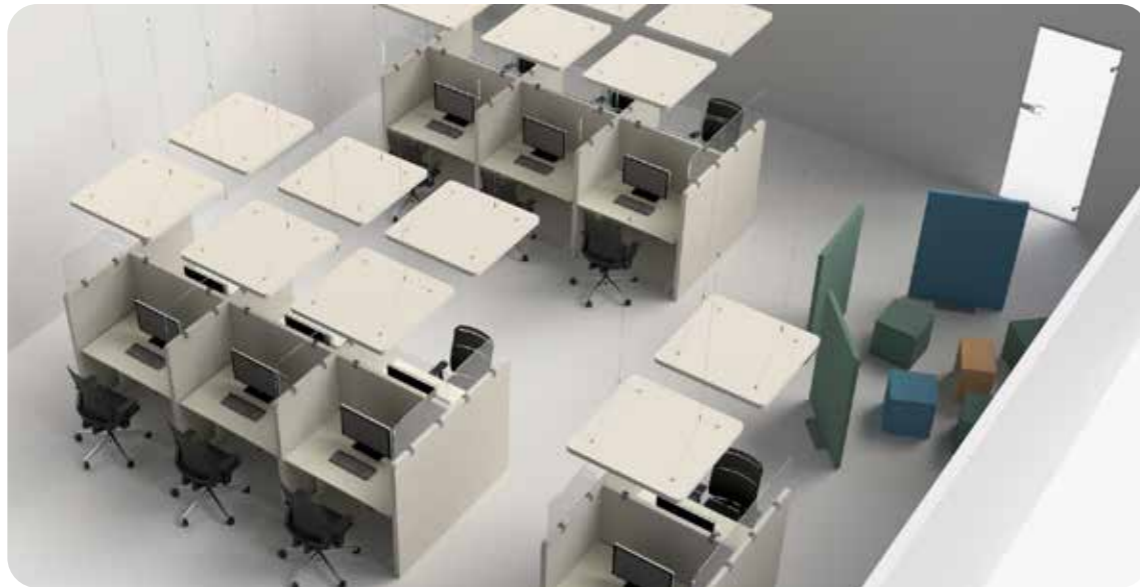

## Mood Line 55 connect

*Acoustically highly efficient & versatile*

It is the small details that make the difference, that give a product its very personal touch. When these are implemented with a high level of professional competence in individual handicraft, products are created that are convincing not only because of their functional qualities. Modularly designed in different formats and heights, coordinated with ergonomic sit-stand desks, **Mood Line 55 connect** is particularly at home in open office spaces. The fully upholstered walls with a thickness of 55 mm offer protection and the best acoustic conditions. The design is characterised by the corners rounded off at the upper ends in a radius of 50 mm. These, in conjunction with a precisely crafted seam, lend the positions a homely, soft character and a harmonious overall appearance. In addition to side panels in a vertical design (available in heights of 1200, 1400 and 1600 mm) with a strict

Mood Line connect trapezoidal planned in Acoustic Concepts 2.1 Multi-Person Office >>

Mood Line 55 connect

Sound absorption level – octave centre frequency

---

*With its modular design, adapted to ergonomic sit-stand desks, the Mood Line 55 connect is particularly at home in open office spaces.*

*Fixed table distance to the partition wall facilitates compliance with work safety.*

*The depth of the side partitions can be adjusted exactly to the depth of the worktable or can spring back.*

**Mood Line 55 connect** in a vertical design (available in heights of 1200, 1400 and 1600 mm) with strict geometry. The widths and depths of the different positions are designed for table widths of 1200, 1400, 1600, 1800 and 2000 mm and for table depths of 800, 900 and 1000 mm. Offered are 17 fabric collections (10 collections also as quilted fabrics) in 5 price groups with over 500 colours.