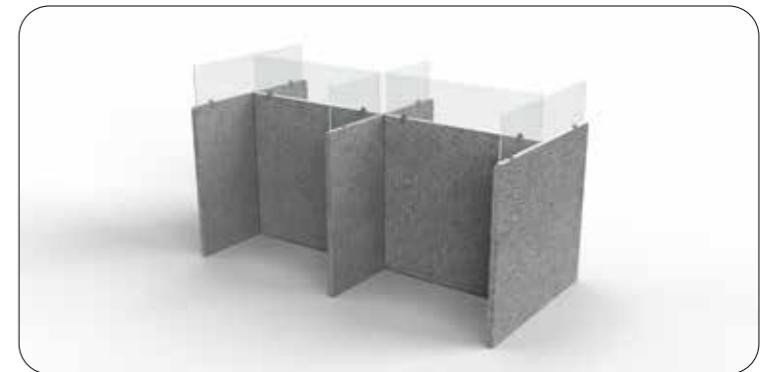

Double-H-position