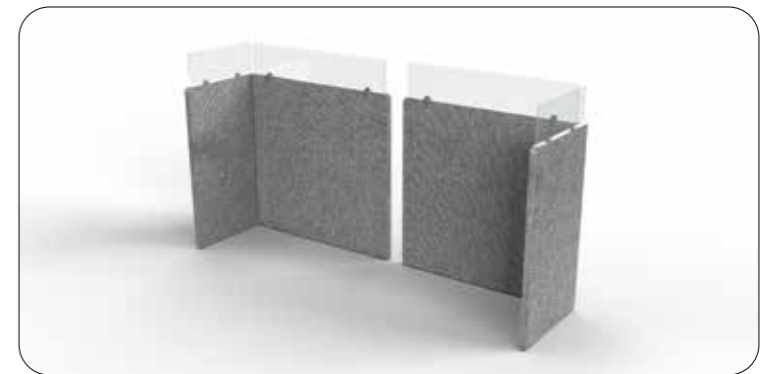

L-position left and right