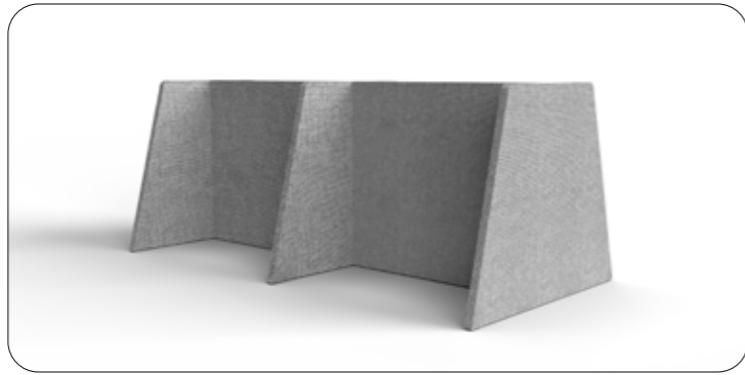

## Mood Line 55 connect

*Acoustically highly efficient & versatile*

It is the small details that make the difference, that give a product its very personal touch. When these are implemented with a high level of professional competence in individual handicraft, products are created that are convincing not only because of their functional qualities. Modularly designed in different formats and heights, coordinated with ergonomic sit-stand desks, **Mood Line 55 connect** is particularly at home in open office spaces. The fully upholstered walls with a thickness of 55 mm offer protection and the best acoustic conditions. The design is characterised by the corners rounded off at the upper ends in a radius of 50 mm. These, in conjunction with a precisely crafted seam, lend the positions a homely, soft character and a harmonious overall appearance. In addition to side panels in a vertical design (available in heights of 1200, 1400 and 1600 mm) with a strict

geometry, **Mood Line 55 connect** is particularly impressive in the version with trapezoidal side panels (available in heights of 1200 and 1400 mm). The widths and depths of the different positions are designed for table widths of 1200, 1400, 1600, 1800 and 2000 mm and for table depths of 800, 900 and 1000 mm. Other widths and depths are also possible. Attachable glass topper in heights of 300 and 400 mm provide additional protection while maintaining the visual axes.

U-position

Double-U-position with 400 mm glass topper

H-position

Double-H-position

T-position

L-position left and right

**Mood Line 55 connect** in the version with trapezoidal side panels (available in heights of 1200 and 1400 mm). The widths and depths of the different positions are designed for table widths of 1200, 1400, 1600, 1800 and 2000 mm and for table depths of 800, 900 and 1000 mm. Offered are 17 fabric collections (10 collections also as quilted fabrics) in 5 price groups with over 500 colours.