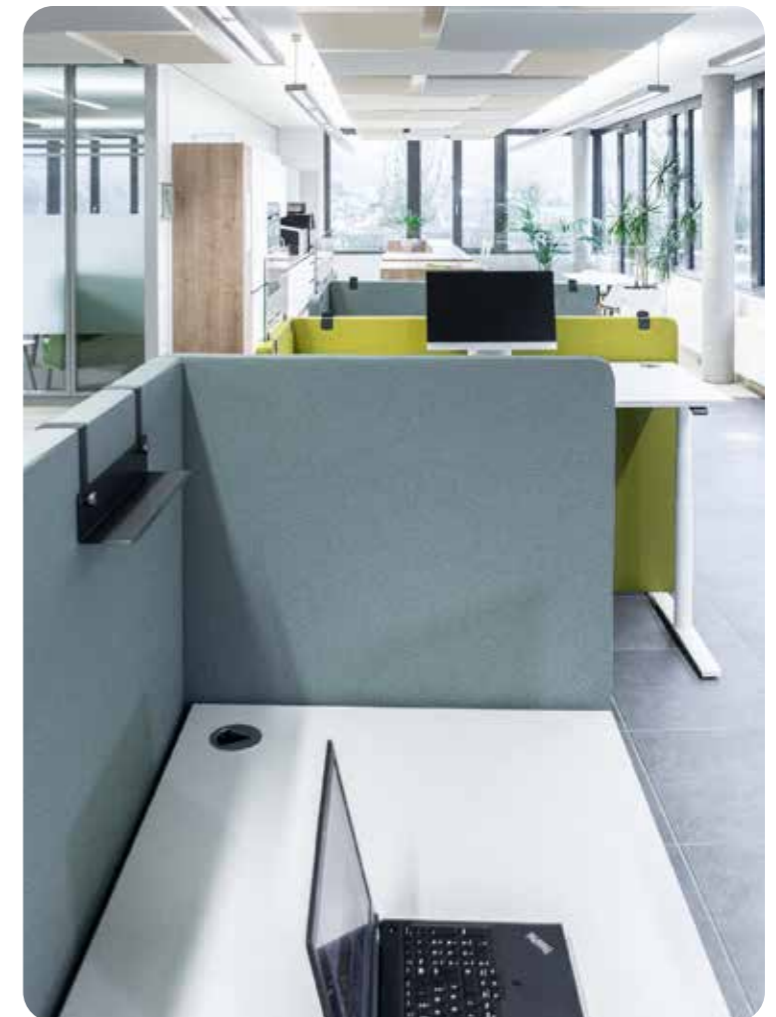

Mood Line 55 connect

2 Structuring the Room

Customised Acoustic Solutions

Product