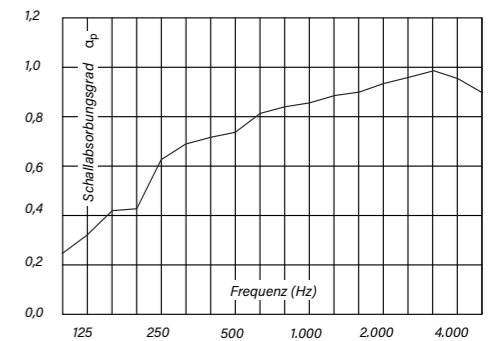

Mood Line 55 connect

Sound absorption level – octave centre frequency