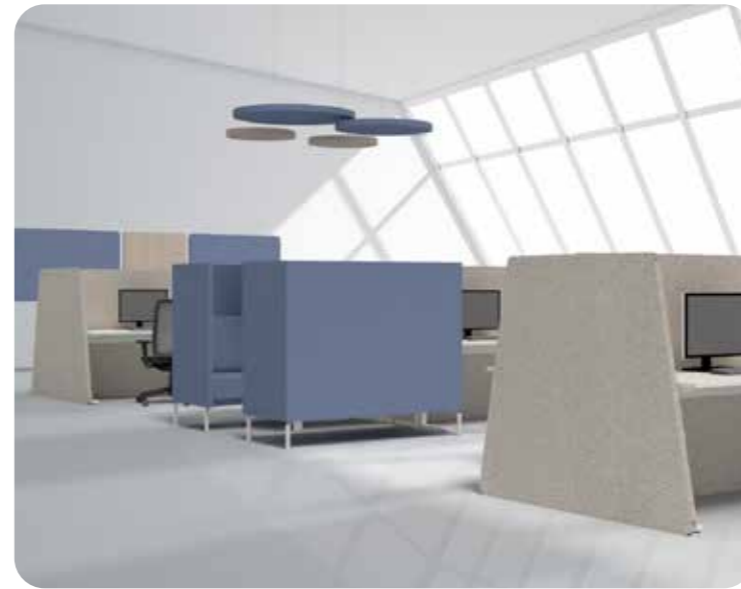

Mood Line connect trapezoidal planned in Acoustic Concepts 2.1 Multi-Person Office >>