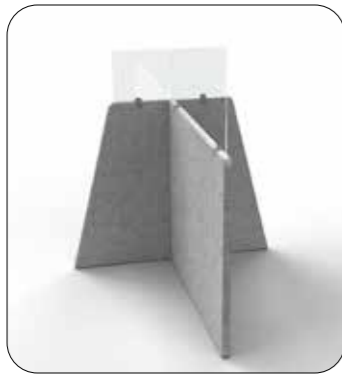

geometry, **Mood Line 55 connect** is particularly impressive in the version with trapezoidal side panels (available in heights of 1200 and 1400 mm). The widths and depths of the different positions are designed for table widths of 1200, 1400, 1600, 1800 and 2000 mm and for table depths of 800, 900 and 1000 mm. Other widths and depths are also possible. Attachable glass topper in heights of 300 and 400 mm provide additional protection while maintaining the visual axes.

U-position

Double-U-position with 400 mm glass topper

H-position

Double-H-position

T-position

L-position left and right

**Mood Line 55 connect** in the version with trapezoidal side panels (available in heights of 1200 and 1400 mm). The widths and depths of the different positions are designed for table widths of 1200, 1400, 1600, 1800 and 2000 mm and for table depths of 800, 900 and 1000 mm. Offered are 17 fabric collections (10 collections also as quilted fabrics) in 5 price groups with over 500 colours.

*Fixed table distance to the partition wall facilitates compliance with work safety.*

*The depth of the side partitions can be adjusted exactly to the depth of the worktable or can spring back.*

**Mood Line 55 connect** in a vertical design (available in heights of 1200, 1400 and 1600 mm) with strict geometry. The widths and depths of the different positions are designed for table widths of 1200, 1400, 1600, 1800 and 2000 mm and for table depths of 800, 900 and 1000 mm. Offered are 17 fabric collections (10 collections also as quilted fabrics) in 5 price groups with over 500 colours.