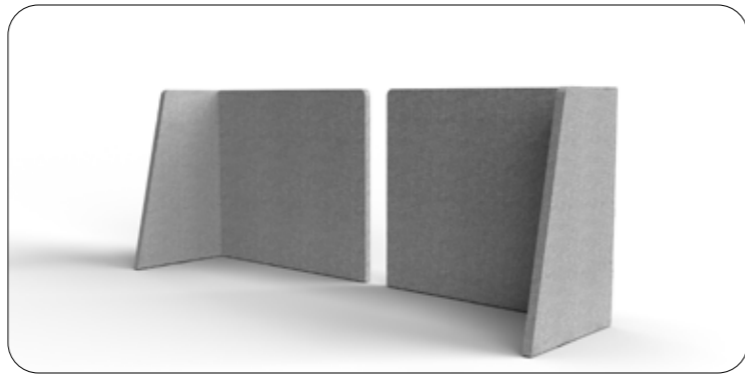

geometry, **Mood Line 55 connect** is particularly impressive in the version with trapezoidal side panels (available in heights of 1200 and 1400 mm). The widths and depths of the different positions are designed for table widths of 1200, 1400, 1600, 1800 and 2000 mm and for table depths of 800, 900 and 1000 mm. Other widths and depths are also possible. Attachable glass topper in heights of 300 and 400 mm provide additional protection while maintaining the visual axes.

U-position

Double-U-position with 400 mm glass topper

H-position

Double-H-position

T-position

L-position left and right

**Mood Line 55 connect** in the version with trapezoidal side panels (available in heights of 1200 and 1400 mm). The widths and depths of the different positions are designed for table widths of 1200, 1400, 1600, 1800 and 2000 mm and for table depths of 800, 900 and 1000 mm. Offered are 17 fabric collections (10 collections also as quilted fabrics) in 5 price groups with over 500 colours.

*Fixed table distance to the partition wall facilitates compliance with work safety.*

*The depth of the side partitions can be adjusted exactly to the depth of the worktable or can spring back.*

**Mood Line 55 connect** in a vertical design (available in heights of 1200, 1400 and 1600 mm) with strict geometry. The widths and depths of the different positions are designed for table widths of 1200, 1400, 1600, 1800 and 2000 mm and for table depths of 800, 900 and 1000 mm. Offered are 17 fabric collections (10 collections also as quilted fabrics) in 5 price groups with over 500 colours.